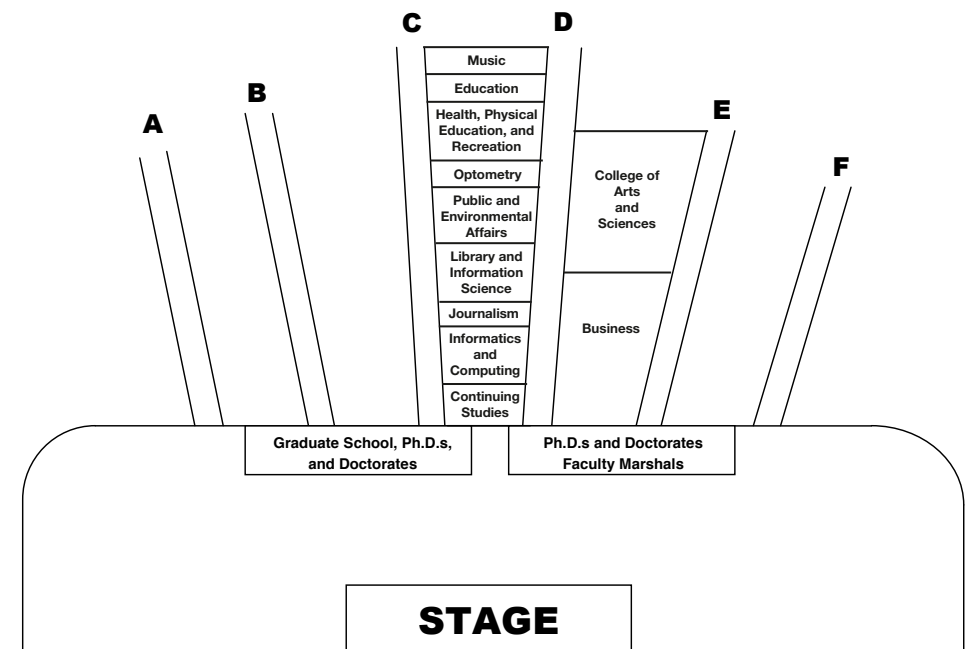

Mary MacKinnon, *tuba*

HERALD TRUMPETERS

William Gerlach, Brooke Stevens, Chris Van Leeuwan, Mark Woodring

Seating chart is subject to change.

PUBLIC RESTROOMS

Assembly Hall has public men’s and women’s restrooms located on the Lobby Level, Concourse Level, and Balcony Level. The Lobby Level restrooms are ADA accessible.