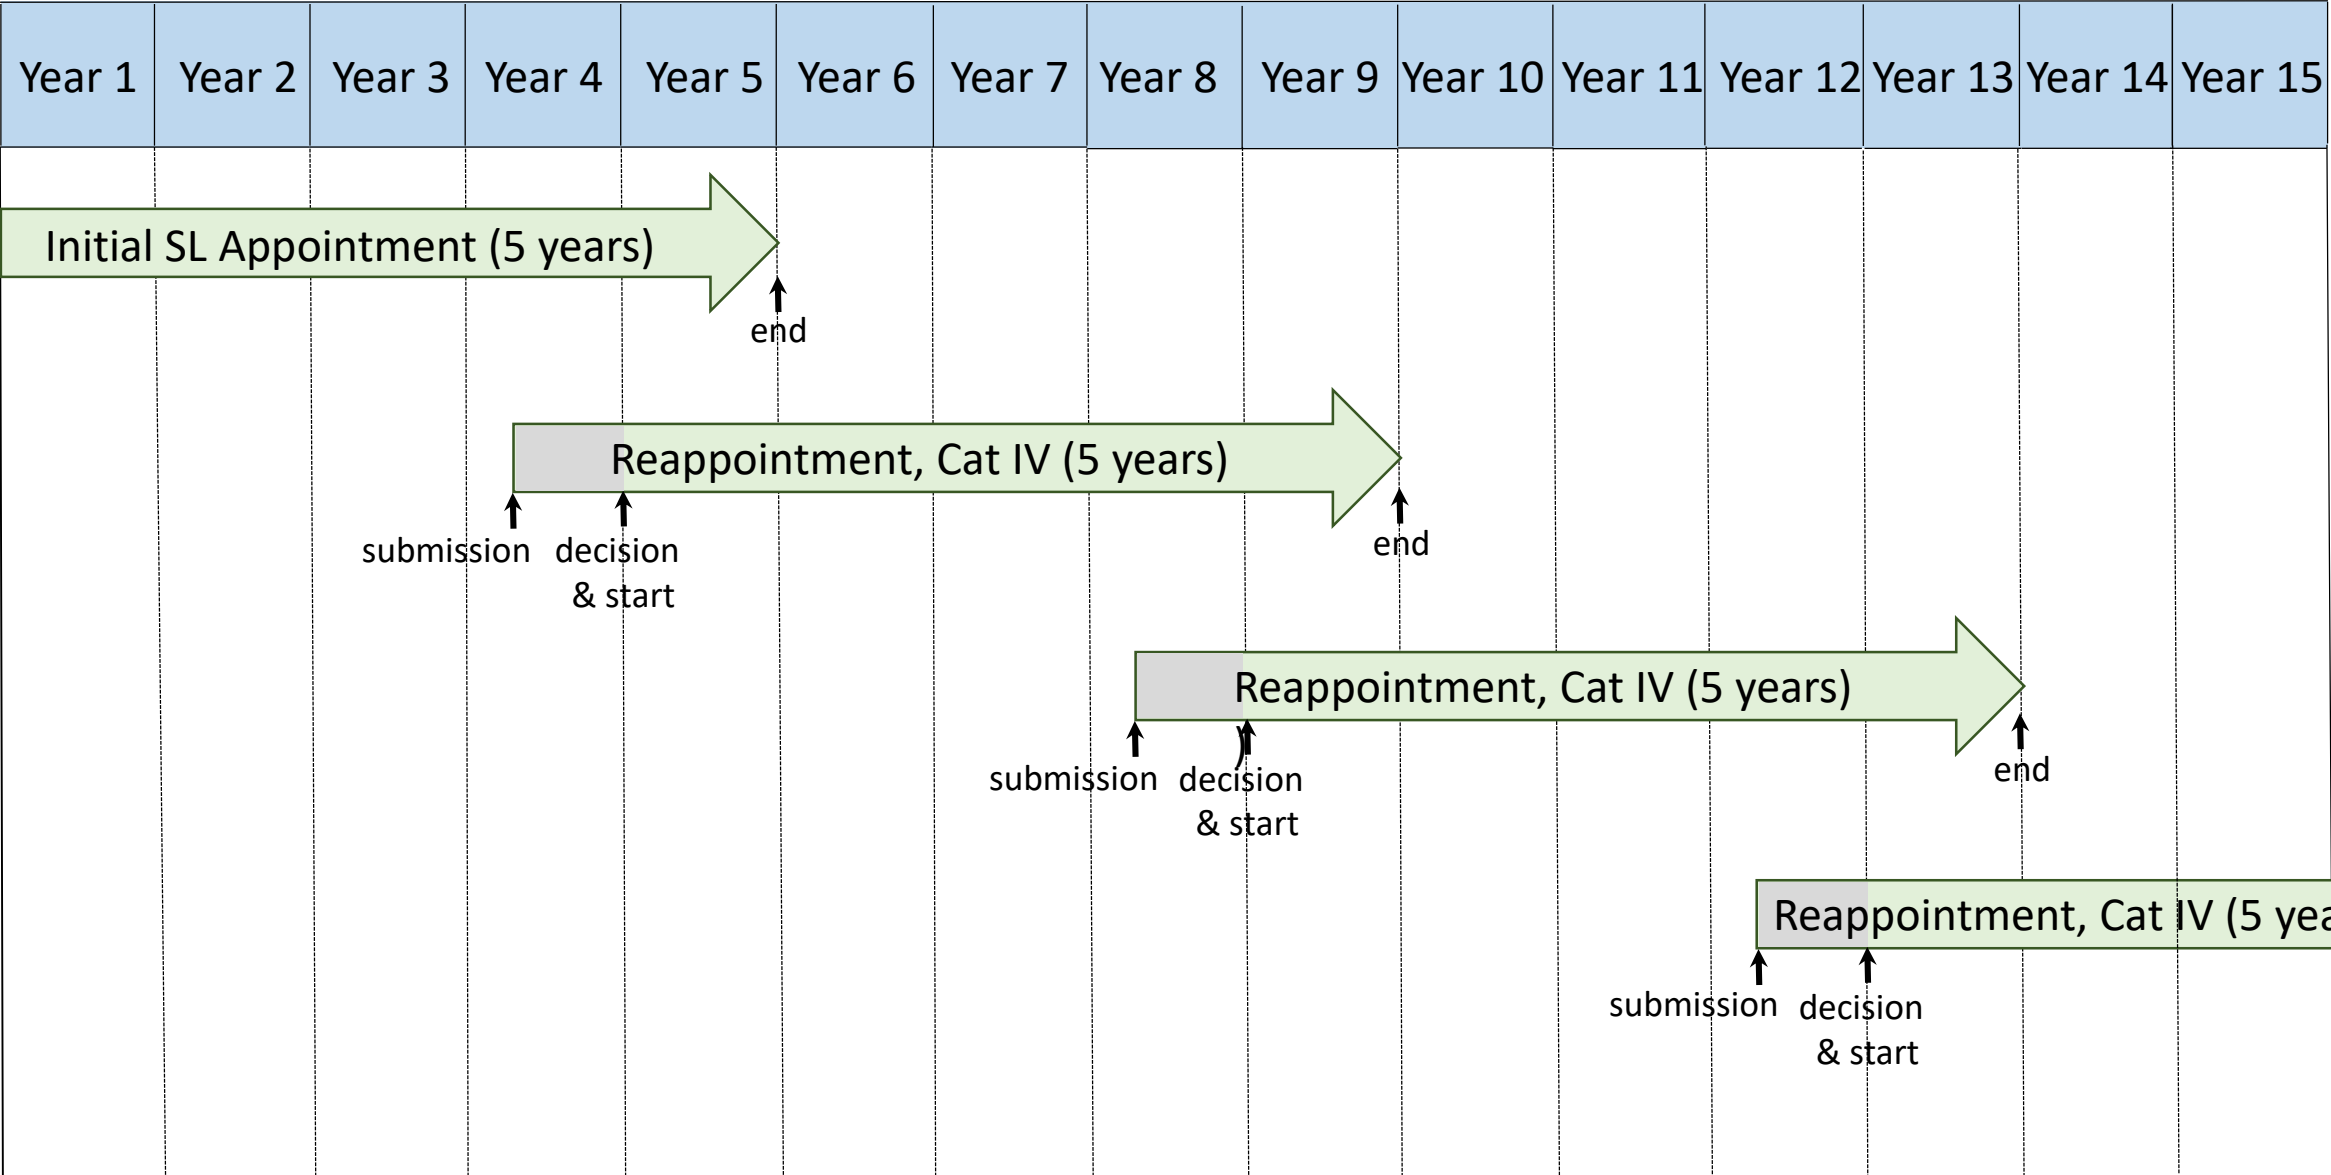

PTR Calendar – Tenure Track Faculty

Years of Service (assume initial August appointment)

PTR Calendar – Lecturer to Senior Lecturer

Years of Service (assume initial August appointment)

PTR Calendar – Senior Lecturer Reappointment (Current)

PTR Calendar – Senior Lecturer Reappointment (Proposal)

Year 1	Year 2	Year 3	Year 4	Year 5	Year 6	Year 7	Year 8	Year 9	Year 10	Year 11	Year 12	Year 13	Year 14	Year 15
--------	--------	--------	--------	--------	--------	--------	--------	--------	---------	---------	---------	---------	---------	---------

PTR Calendar – Teaching Professor Reappointment (Proposal)