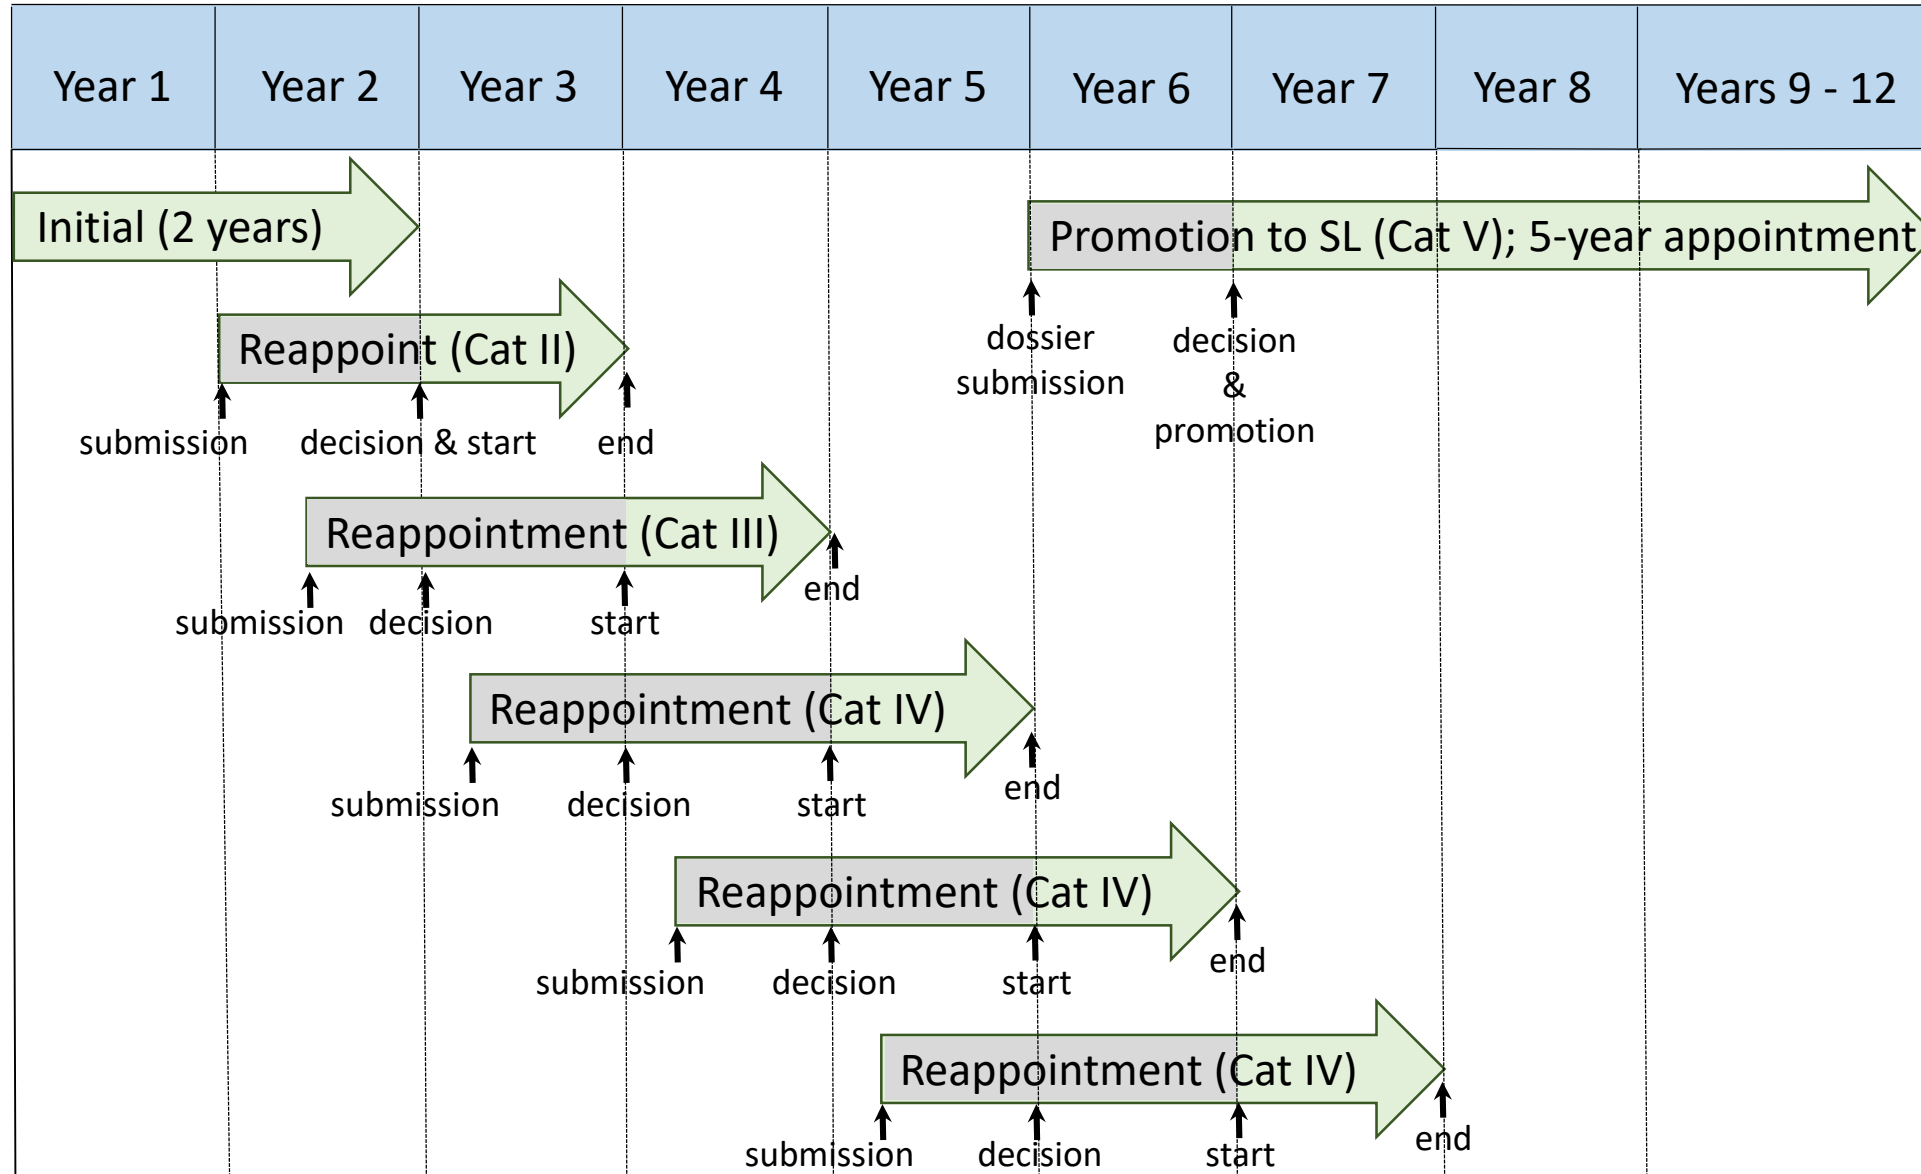

PTR Calendar – Tenure Track Faculty

Years of Service (assume initial August appointment)

PTR Calendar – Lecturer to Senior Lecturer

Years of Service (assume initial August appointment)

PTR Calendar – Senior Lecturer Reappointment (Current)

PTR Calendar – Senior Lecturer Reappointment (Proposal)

Year 1	Year 2	Year 3	Year 4	Year 5	Year 6	Year 7	Year 8	Year 9	Year 10	Year 11	Year 12	Year 13	Year 14	Year 15
--------	--------	--------	--------	--------	--------	--------	--------	--------	---------	---------	---------	---------	---------	---------

PTR Calendar – Teaching Professor Reappointment (Proposal)