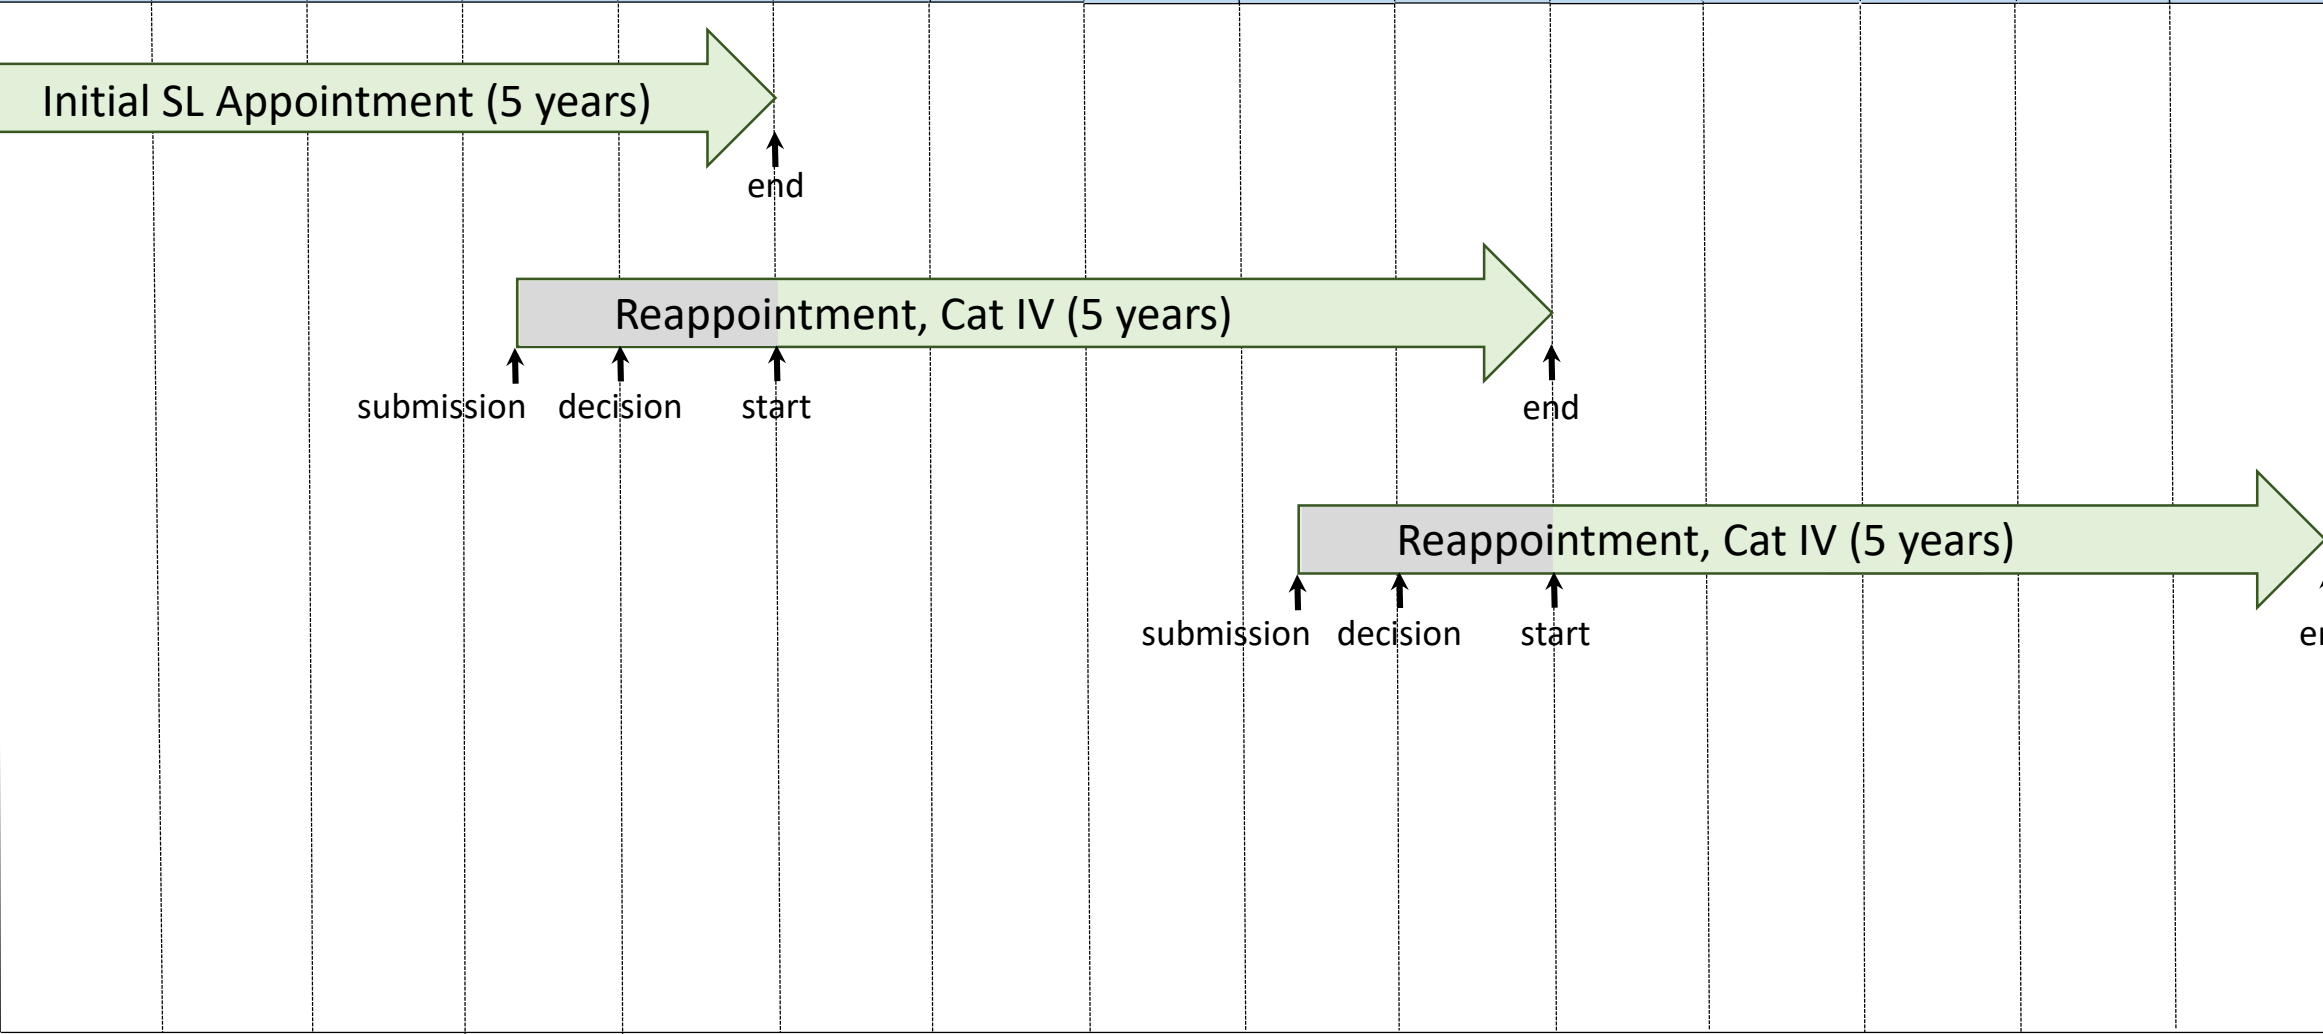

PTR Calendar – Tenure Track Faculty

Years of Service (assume initial August appointment)

PTR Calendar – Lecturer to Senior Lecturer

Years of Service (assume initial August appointment)

PTR Calendar – Senior Lecturer Reappointment (Current)

PTR Calendar – Senior Lecturer Reappointment (Proposal)

Year 1	Year 2	Year 3	Year 4	Year 5	Year 6	Year 7	Year 8	Year 9	Year 10	Year 11	Year 12	Year 13	Year 14	Year 15
--------	--------	--------	--------	--------	--------	--------	--------	--------	---------	---------	---------	---------	---------	---------

PTR Calendar – Teaching Professor Reappointment (Proposal)