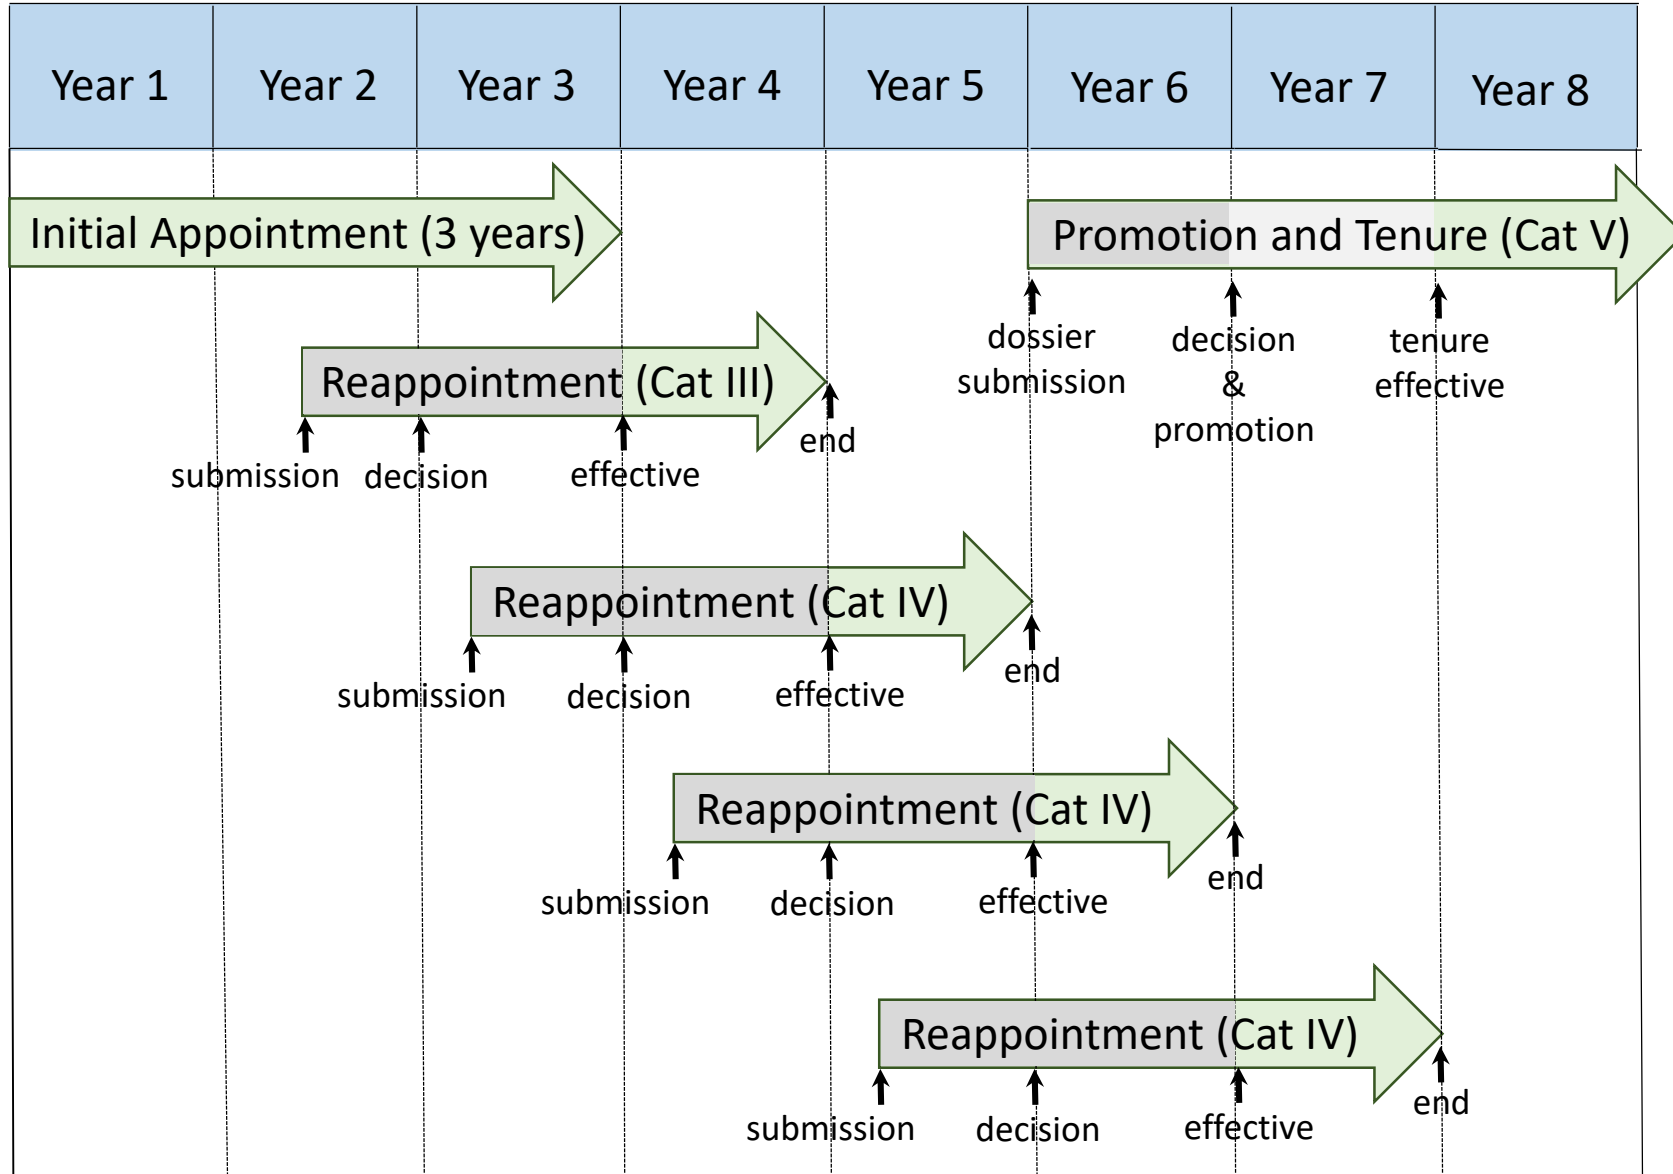

PTR Calendar – Tenure Track Faculty

Years of Service (assume initial August appointment)

PTR Calendar – Lecturer to Senior Lecturer

Years of Service (assume initial August appointment)

PTR Calendar – Senior Lecturer Reappointment (Current)

PTR Calendar – Senior Lecturer Reappointment (Proposal)

Year 1	Year 2	Year 3	Year 4	Year 5	Year 6	Year 7	Year 8	Year 9	Year 10	Year 11	Year 12	Year 13	Year 14	Year 15
--------	--------	--------	--------	--------	--------	--------	--------	--------	---------	---------	---------	---------	---------	---------

PTR Calendar – Teaching Professor Reappointment (Proposal)