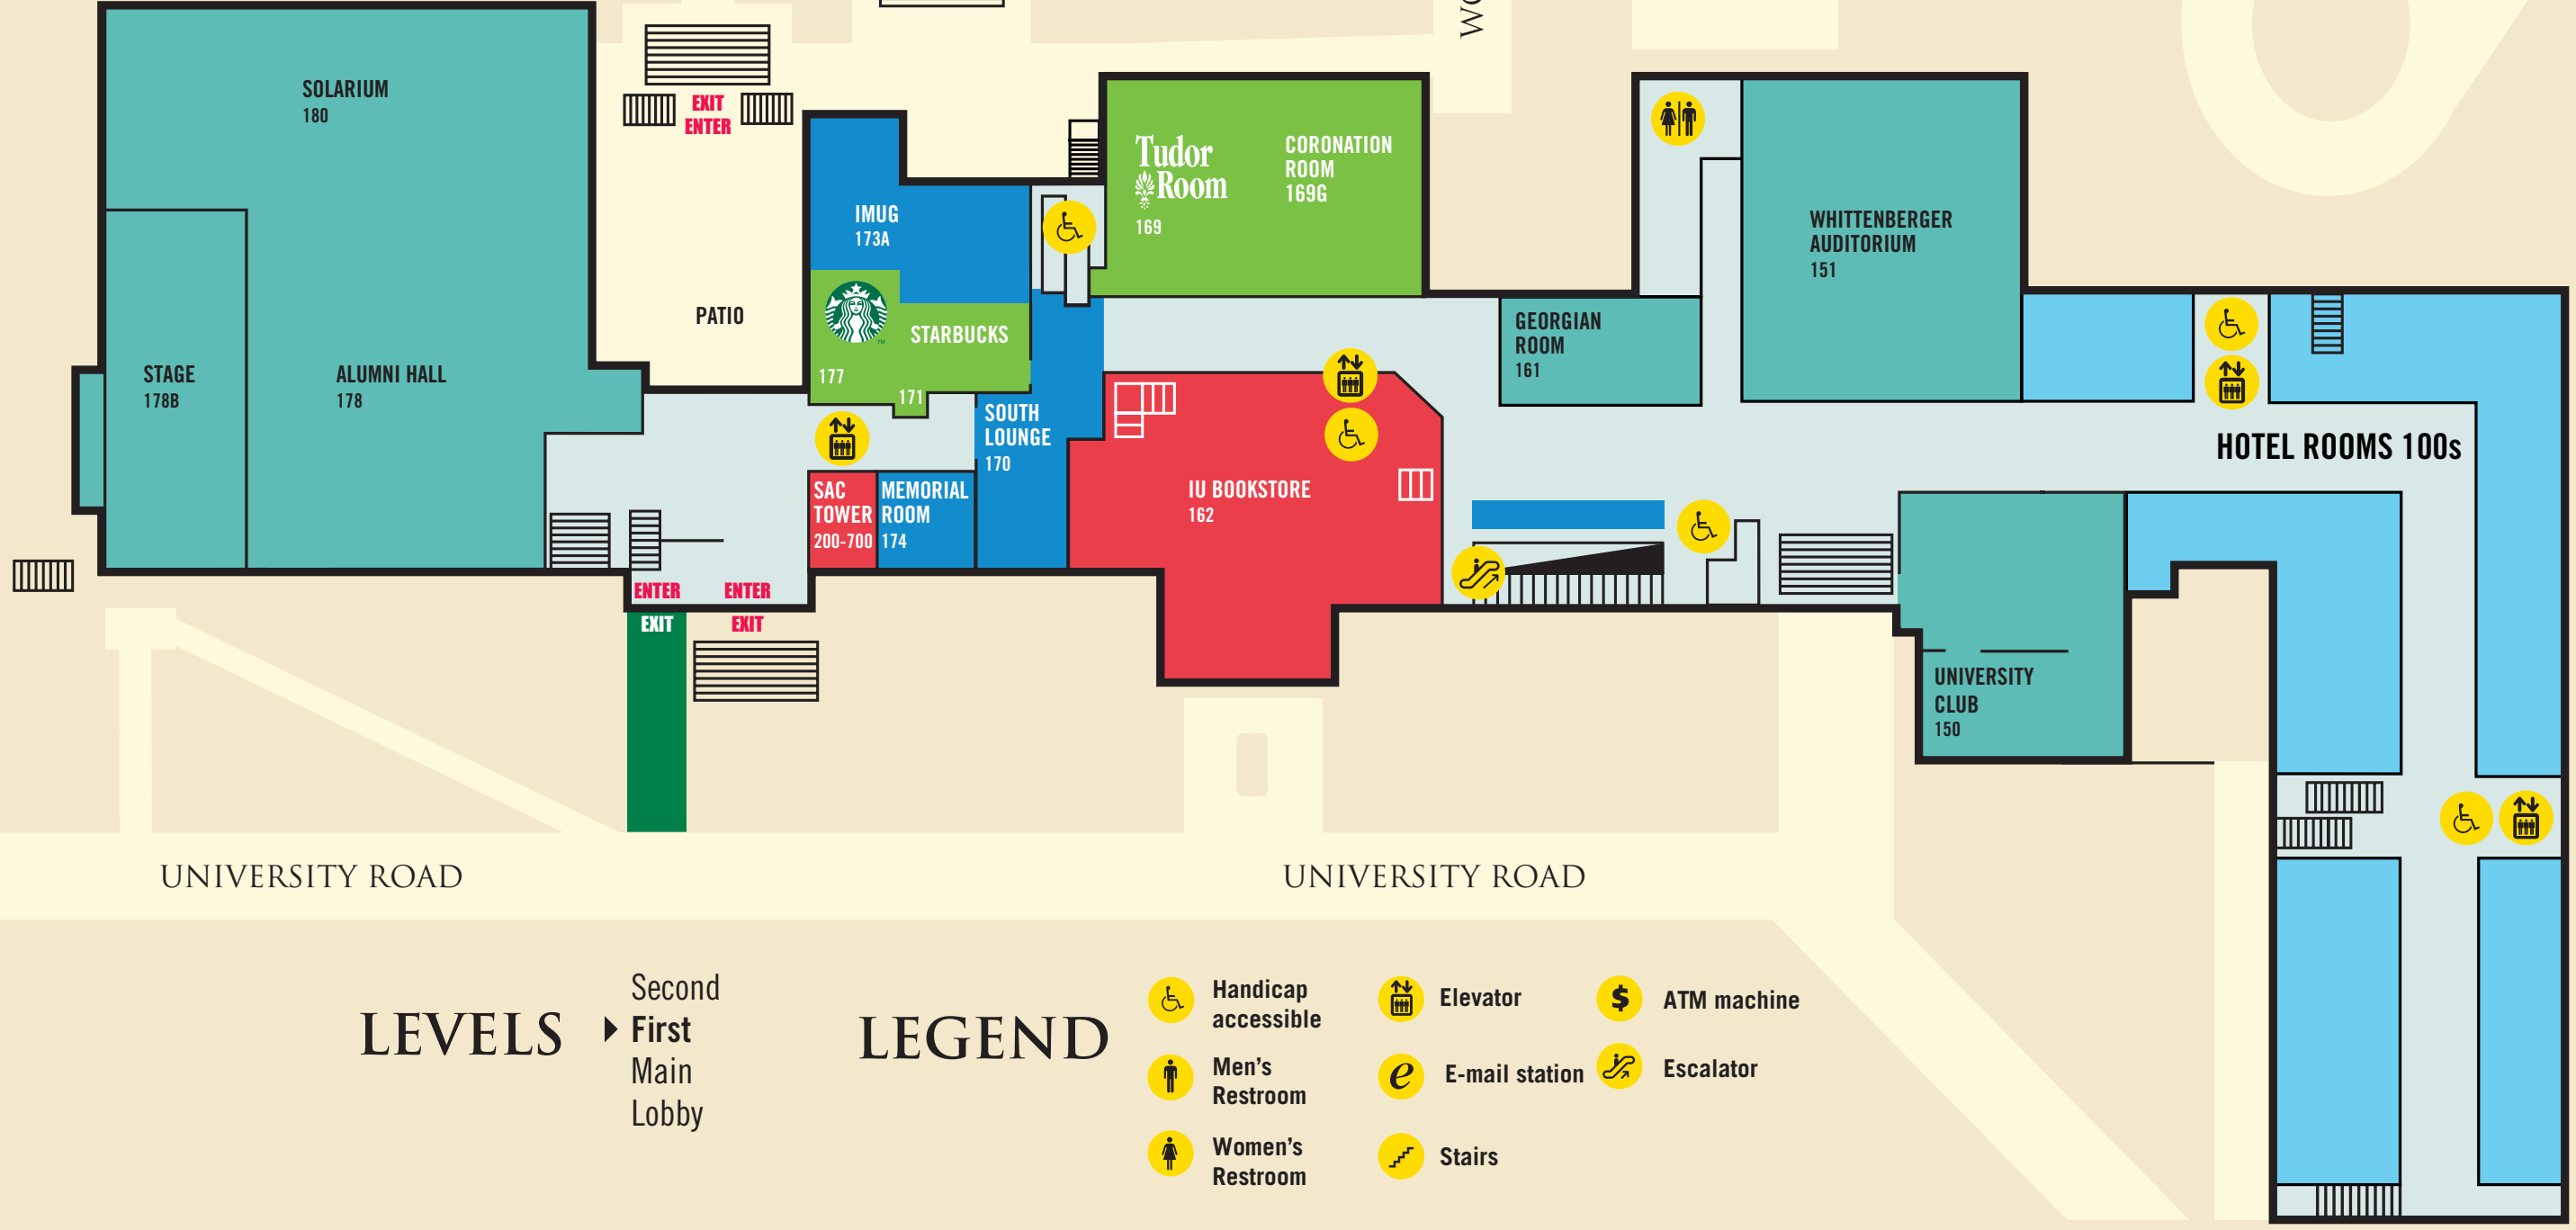

### LEGEND

- Handicap accessible
- Elevator
- ATM machine
- Men's Restroom
- E-mail station
- Escalator
- Women's Restroom
- Stairs

BECK CHAPEL ▶

# MAIN LEVEL

BECK CHAPEL ▶

SEVENTH STREET

SEVENTH STREET

WOODLAWN AVE.

DUNN MEADOW

ERNIE PYLE HALL

UNIVERSITY ROAD

UNIVERSITY ROAD

**LEVELS**

- ▶ Second
- ▶ First
- ▶ Main Lobby

**LEGEND**

- Handicap accessible
- Men's Restroom
- Women's Restroom
- Elevator
- E-mail station
- Stairs
- ATM machine
- Escalator

BECK CHAPEL ▶

### LEVELS

- ▶ Second
- First
- Main
- Lobby