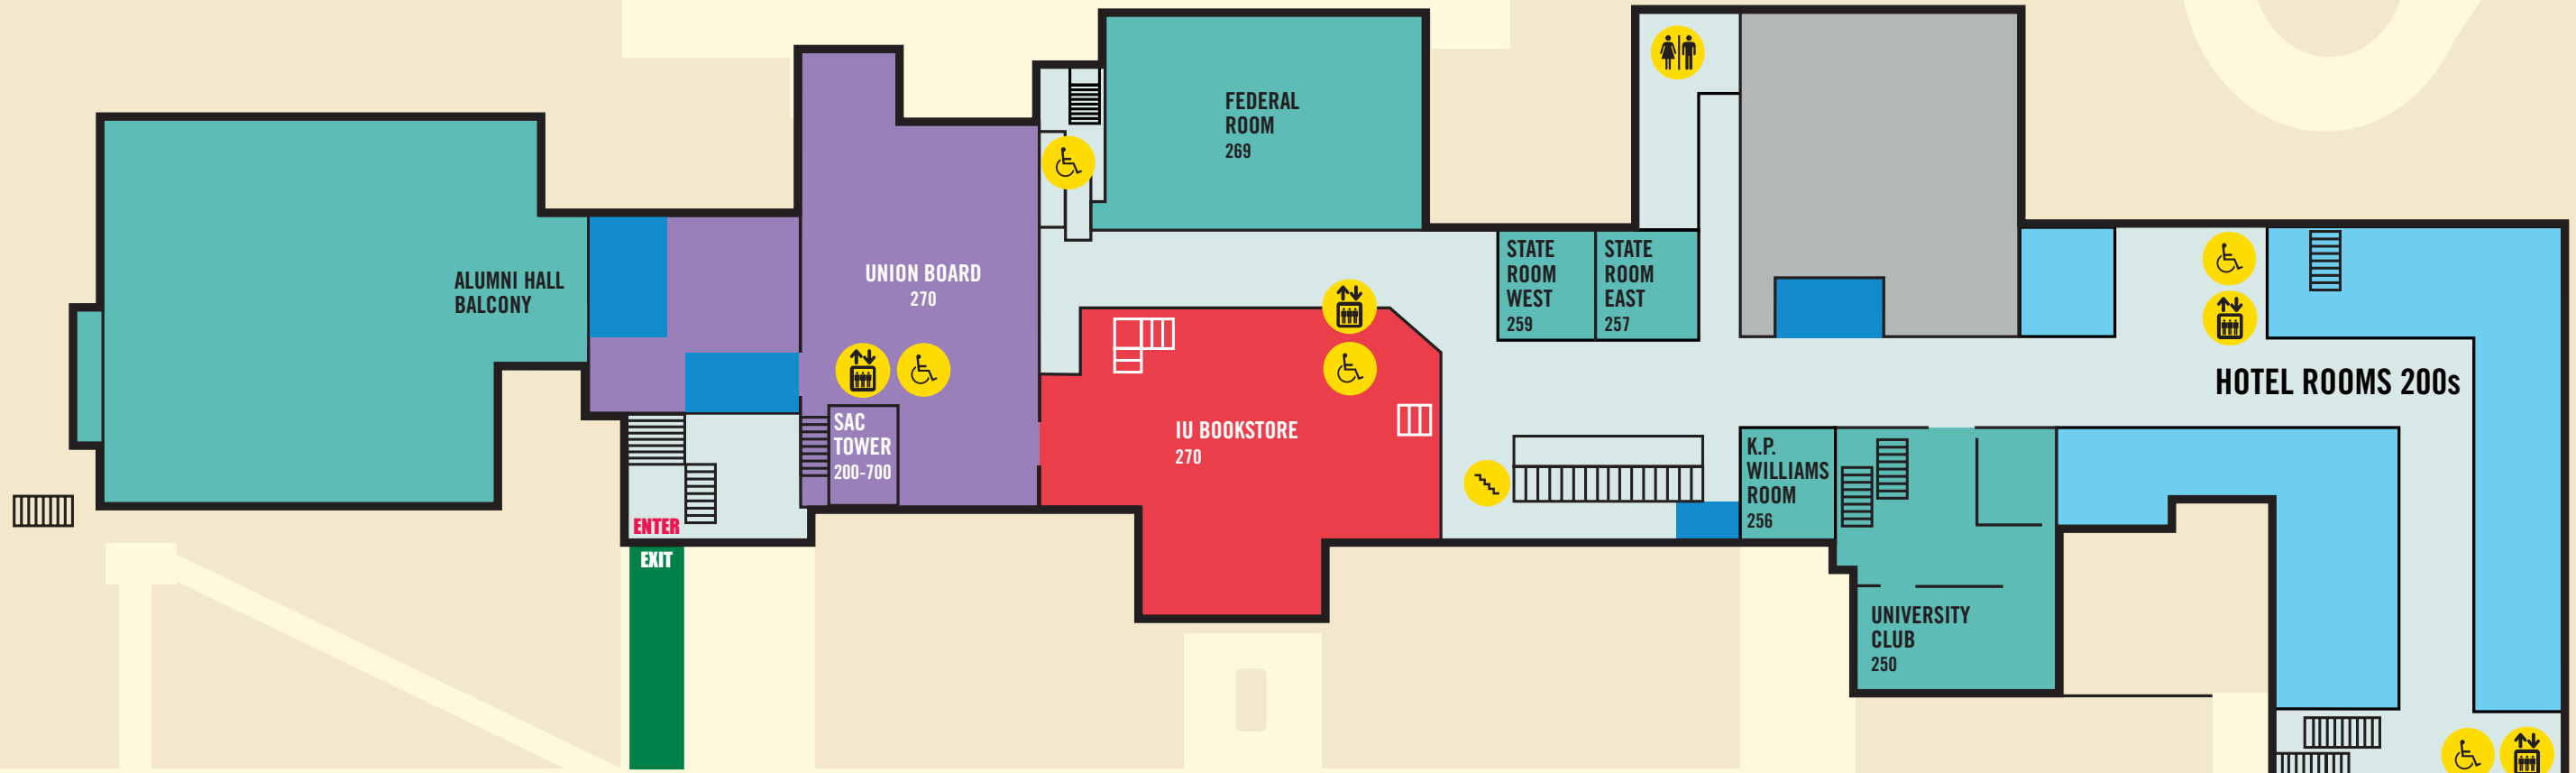

UNIVERSITY ROAD

**LEVELS**

- ▶ Second
- ▶ First
- ▶ Main Lobby

**LEGEND**

- Handicap accessible
- Men's Restroom
- Women's Restroom
- Elevator
- E-mail station
- Stairs
- ATM machine
- Escalator

BECK CHAPEL ▶

# FIRST FLOOR

SEVENTH STREET

SEVENTH STREET

DUNN MEADOW

WOODLAWN AVE.

ERNIE PYLE HALL

UNIVERSITY ROAD

UNIVERSITY ROAD

### LEVELS

- ▶ Second
- First
- Main
- Lobby

### LEGEND

- Handicap accessible
- Elevator
- ATM machine
- Men's Restroom
- E-mail station
- Escalator
- Women's Restroom
- Stairs

BECK CHAPEL ▶

**INDIANA  
MEMORIAL UNION**

INDIANA UNIVERSITY  
Bloomington