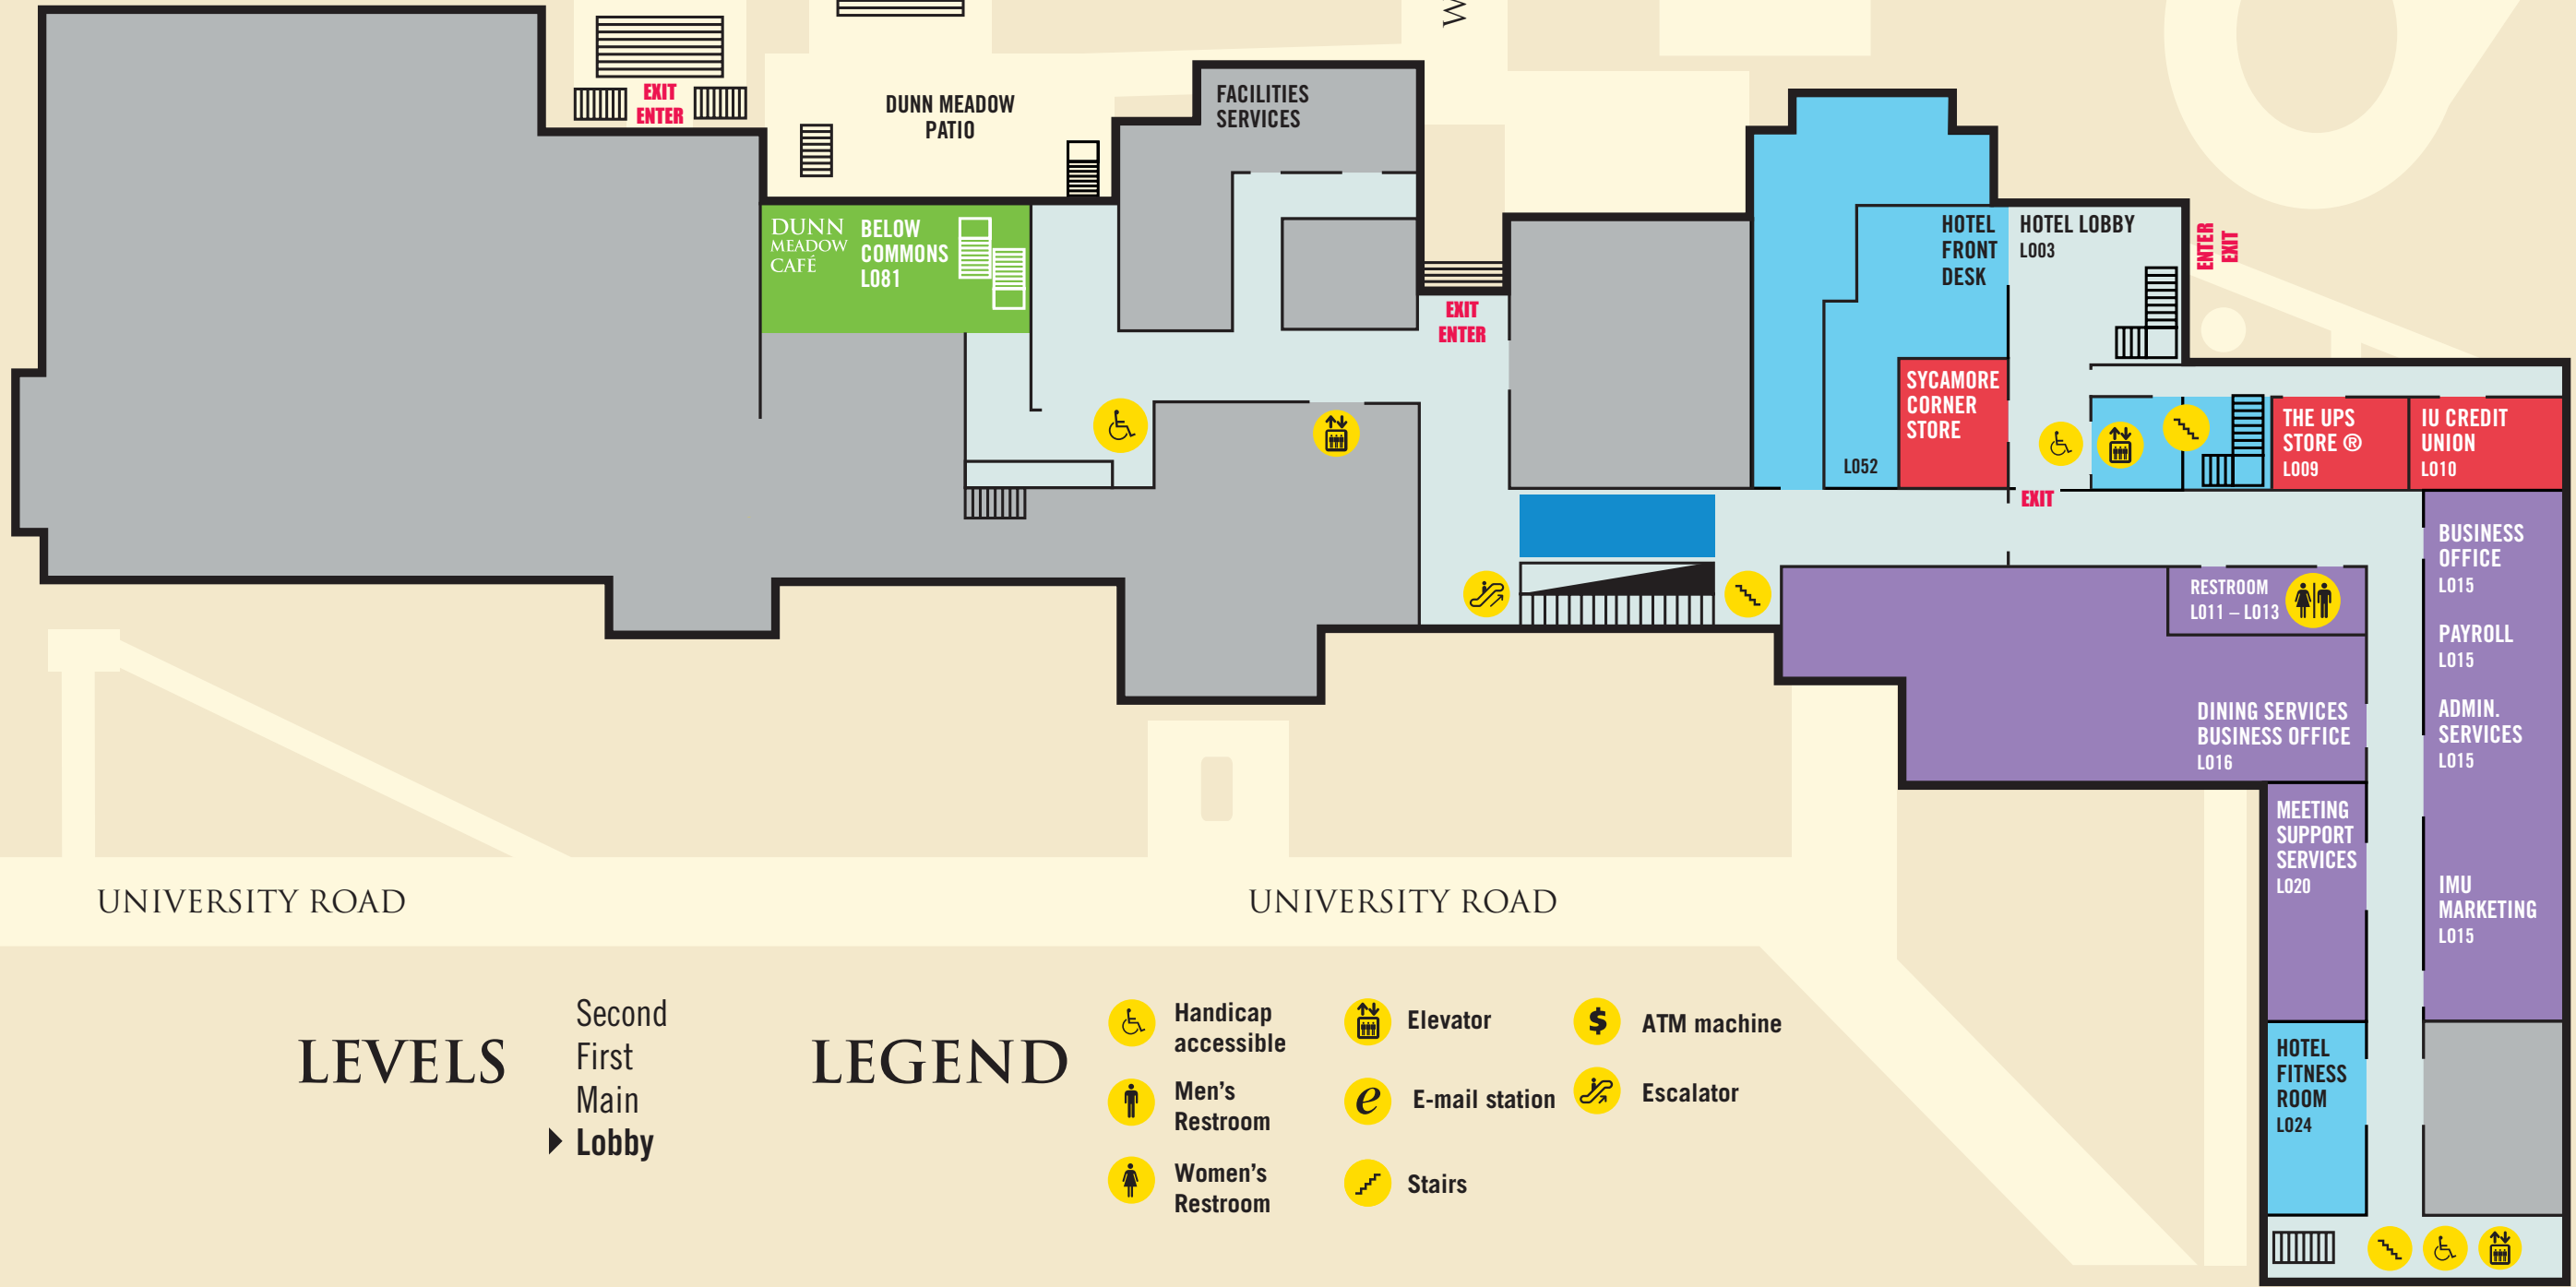

SEVENTH STREET

SEVENTH STREET

WOODLAWN AVE.

DUNN MEADOW

ERNIE PYLE HALL

UNIVERSITY ROAD

UNIVERSITY ROAD

LEVELS

- Second
- First
- Main
- Lobby

LEGEND

- Handicap accessible
- Elevator
- ATM machine
- Men's Restroom
- E-mail station
- Escalator
- Women's Restroom
- Stairs

BECK CHAPEL ▶

LOBBY LEVEL