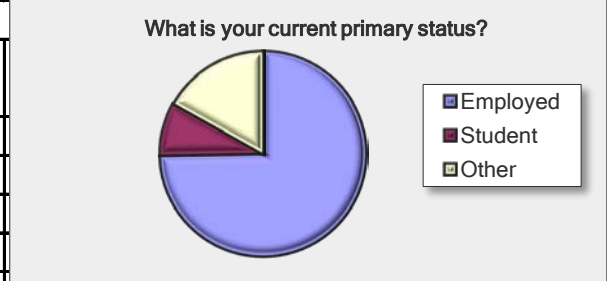

What is your current primary status?		
(Answer Options)	Response Percent	Response Count
Employed	74.7%	62
Student	8.4%	7
Other	16.9%	14
Answered Question	83	
Skipped Question	0