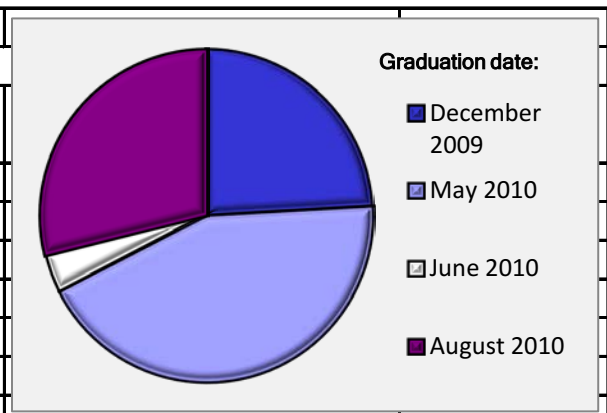

What was your graduation date?		
(Answer Options)	Response Percent	Response Count
December 2009	24.1%	20
May 2010	43.4%	36
June 2010	3.6%	3
August 2010	28.9%	24
Answered Question	83	
Skipped Question	0