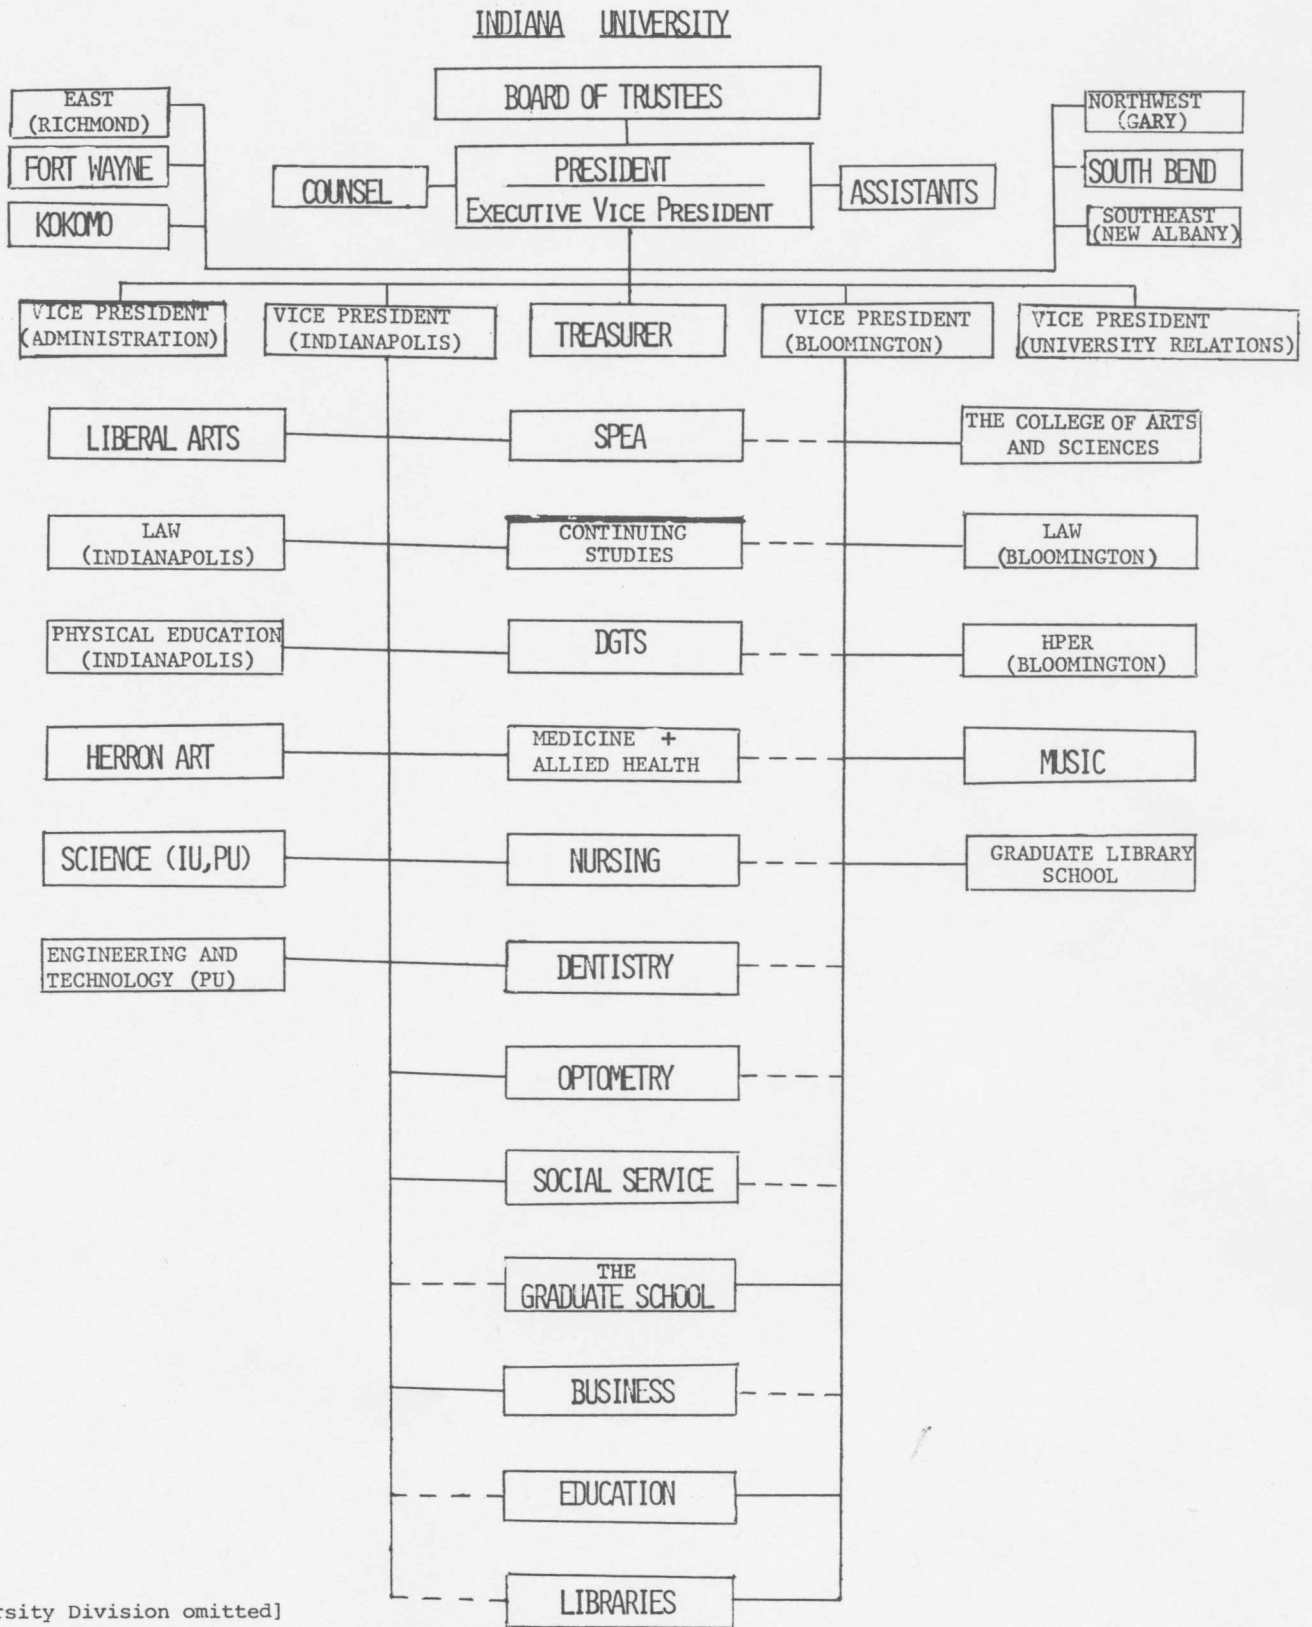

[Chart compiled by the BFC Task Force to Study the Implications of the 1974 Indiana University Reorganization. Chart appears as page 6 of task force report, Circular B1-78, August 25, 1977.]

Circular U10-78

[University Division omitted]